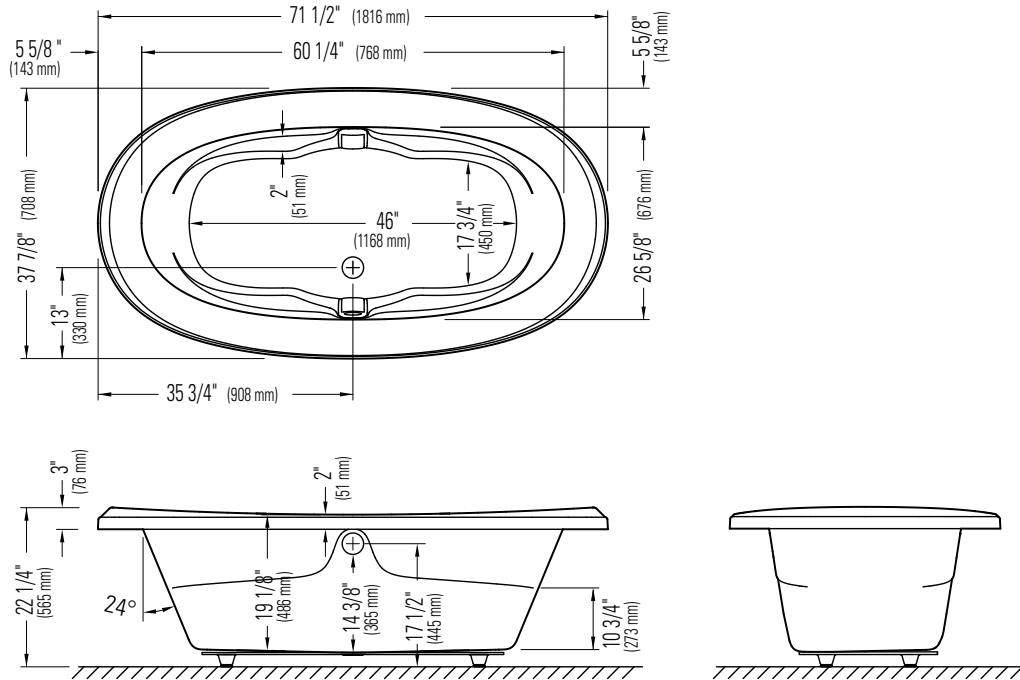

FÉLICIA

71 1/2" x 37 7/8" x 22 1/4"

PRODUCT DESCRIPTION:		5 days
Adjustable feet		
Traditional style		
Gloss finish resistant to stains and discoloration		
WATER CAPACITY:		IMMERSION:
55 gallons		14 3/8 po
BOX SIZE:		
74" X 42" X 24 1/2"		
NET WEIGHT:		GROSS WEIGHT:
69 lbs		89 lbs

Produits Neptune

FELICIA

Bathtub

*A bathtub fitted with back jets can cause the pump to protrude by approximately 3" from the overall dimension.

**All dimensions are approximate and subject to change without notice.
Please refer to the installation guide before beginning the installation