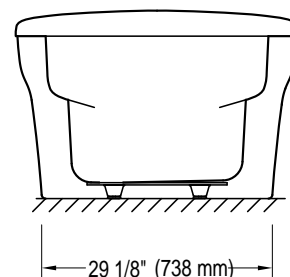

Produits Neptune

REVELATION 3672F

Bathtub

Right view

*All dimensions are approximate and subject to change without notice.
Please refer to the installation guide before beginning the installation

6835 PICARD STREET
SAINT-HYACINTHE, QUEBEC J2S 1H3
CANADA