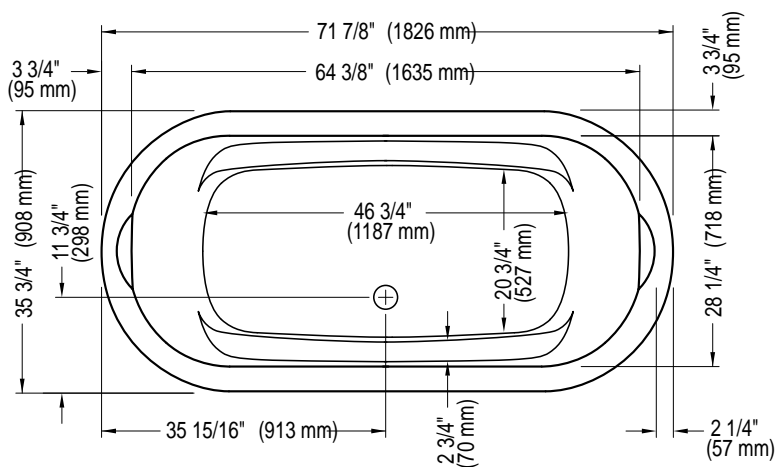

Produits Neptune

REVELATION 3672F

Bathtub

Right view

*All dimensions are approximate and subject to change without notice.
Please refer to the installation guide before beginning the installation

6835 PICARD STREET
SAINT-HYACINTHE, QUEBEC J2S 1H3
CANADA