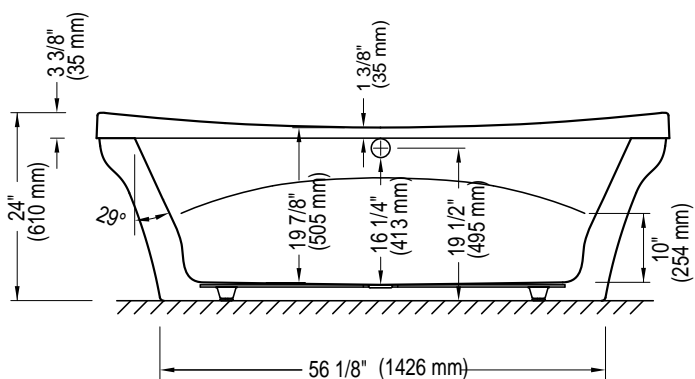

Produits Neptune

REVELATION 3672F

Bathtub

Right view

*All dimensions are approximate and subject to change without notice.
Please refer to the installation guide before beginning the installation

6835 PICARD STREET
SAINT-HYACINTHE, QUEBEC J2S 1H3
CANADA